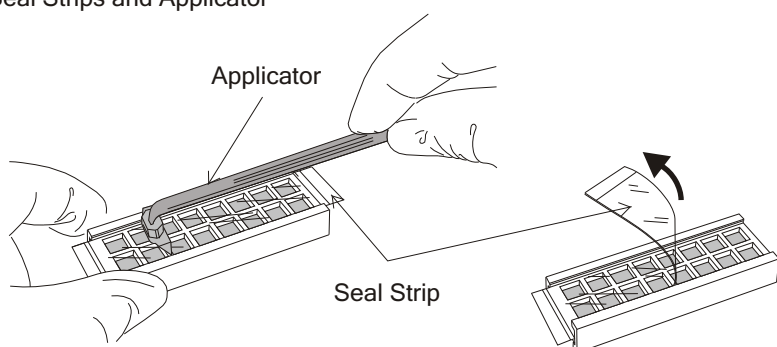

Seal Strips and Applicator

204874

Item No.	Quantity Applicators Per Pack	Quantity Seal Strips Per Pack	Price Per Pack (US)
204874	1	50	$ 35.00