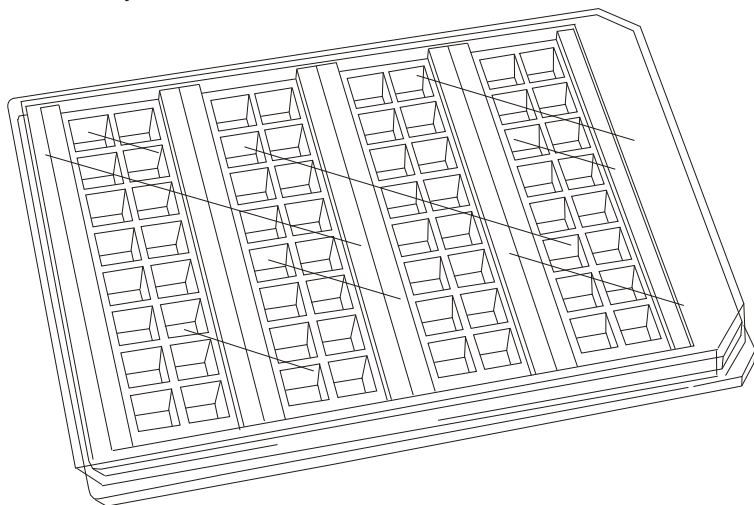

Seal Strips and Applicator

204874

Item No.	Quantity Applicators Per Pack	Quantity Seal Strips Per Pack	Price Per Pack (US)
204874	1	50	\$ 35.00

ProPlate Tray Set

204860

Each ProPlate Tray Set comes with;
 4, 16-well slide modules
 1 Tray and Cover
 10 Seal strips and 1 seal strip applicator.

Item No.	Quantity Per Pack	Price Per Pack (US)
204860	1	\$ 119.00

Tray conforms to SBS standards for footprint (81.7mm width x 123.7mm length) and well spacing (96 well plate).