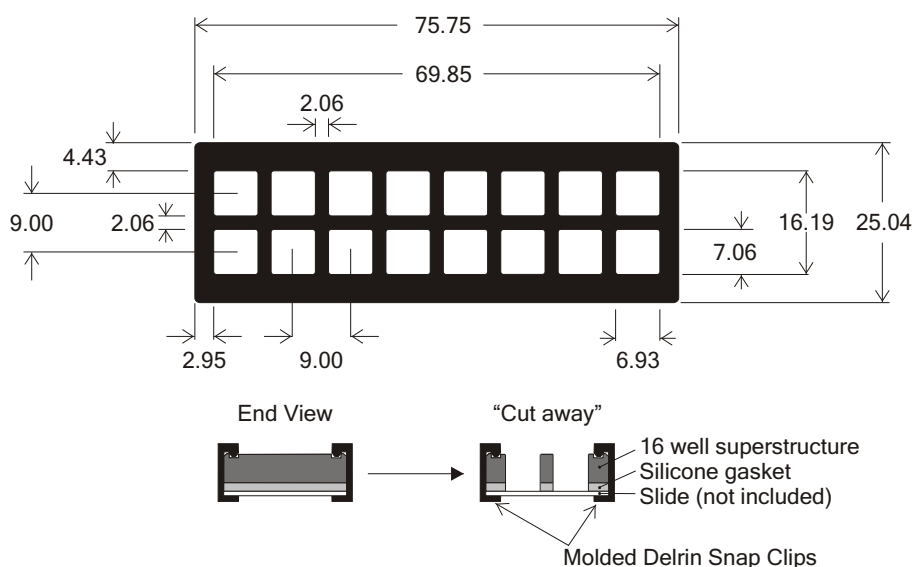

ProPlate™ Multi-Array Slide System

ProPlate Slide Module

204862

Volume Per Well (ul)	Quantity Per Pack	Price Per Pack (US)
15 - 350	2	$ 49.00