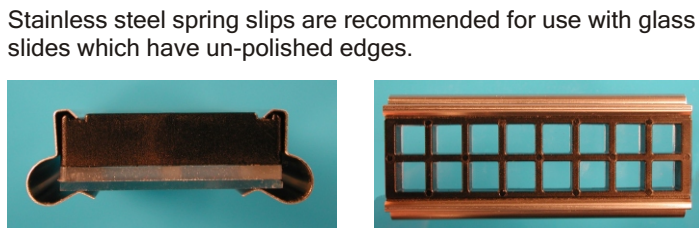

ProPlate™ Multi-Array Slide System

ProPlate Slide Module

204862

Volume Per Well (ul)	Quantity Per Pack	Price Per Pack (US)
15 - 350	2	\$ 49.00

Stainless Steel Spring Clips

204838 / 204839

Spring Clip End View

Slide module assembled using Spring Clips End View

Slide module assembled using Spring Clips Top View

Stainless steel spring clips are recommended for use with glass slides which have un-polished edges.