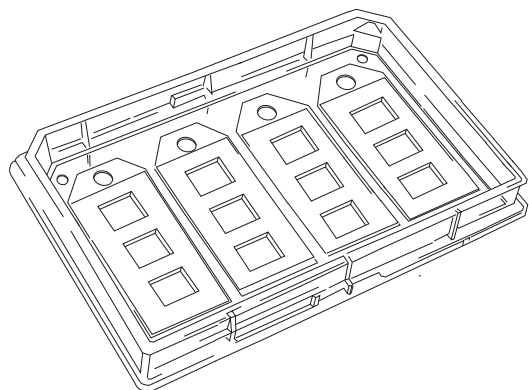

CultureWell™ Chambered Coverglass Inserts

CWI 2R -

STERILE

CWI 2R -

Item No.	Silicone Well Depth (mm)	Volume Per Well (ul)	Quantity Plates Per Pack	Price Per Pack (US)
CWI 2R-1.0	1.0	250 - 400	10	\$489.00
CWI 2R-2.0	1.5	300 - 500	10	\$563.00

CWI 3S-1.0

STERILE

CWI 3S-1.0

Item No.	Silicone Well Depth (mm)	Volume Per Well (ul)	Quantity Plates Per Pack	Price Per Pack (US)
CWI 3S-1.0	1.0	300 - 500	20	\$543.00

[More >>](#)

CWI 4R-1.0

STERILE

CWI 4R-1.0

Item No.	Silicone Well Depth (mm)	Volume Per Well (ul)	Quantity Per Pack	Price Per Pack (US)
CWI 4R-1.0	1.0	50 - 100	10	\$508.00

CWI 8R-1.0

STERILE

CWI 8R-1.0

Item No.	Silicone Well Depth (mm)	Volume Per Well (ul)	Quantity Per Pack	Price Per Pack (US)
CWI 8R-1.0	1.0	15 - 30	10	\$520.00