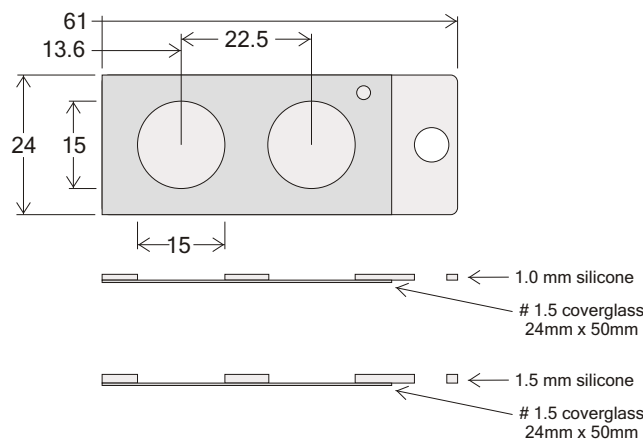

CultureWell™ Chambered Coverglass Inserts

CWI 2R -

STERILE

CWI 2R -

Item No.	Silicone Well Depth (mm)	Volume Per Well (ul)	Quantity Plates Per Pack	Price Per Pack (US)
CWI 2R-1.0	1.0	250 - 400	10	\$489.00
CWI 2R-2.0	1.5	300 - 500	10	\$563.00

CWI 3S-1.0

STERILE

CWI 3S-1.0

Item No.	Silicone Well Depth (mm)	Volume Per Well (ul)	Quantity Plates Per Pack	Price Per Pack (US)
CWI 3S-1.0	1.0	300 - 500	20	\$543.00

[More >>](#)

CWI 4R-1.0

STERILE

CWI 4R-1.0

Item No.	Silicone Well Depth (mm)	Volume Per Well (ul)	Quantity Per Pack	Price Per Pack (US)
CWI 4R-1.0	1.0	50 - 100	10	\$508.00

CWI 8R-1.0

STERILE

CWI 8R-1.0

Item No.	Silicone Well Depth (mm)	Volume Per Well (ul)	Quantity Per Pack	Price Per Pack (US)
CWI 8R-1.0	1.0	15 - 30	10	\$520.00