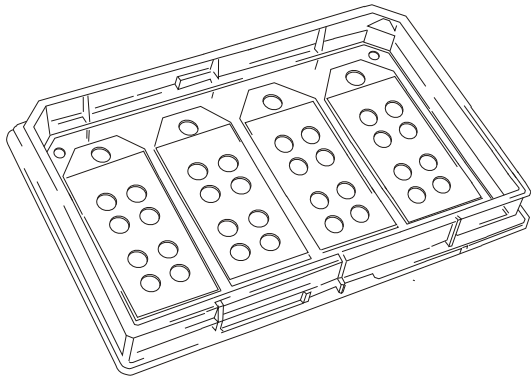

CultureWell™ Chambered Coverglass Inserts

CWI 2R -

STERILE

CWI 2R -

Item No.	Silicone Well Depth (mm)	Volume Per Well (ul)	Quantity Plates Per Pack	Price Per Pack (US)
CWI 2R-1.0	1.0	250 - 400	10	\$489.00
CWI 2R-2.0	1.5	300 - 500	10	\$563.00

CWI 3S-1.0

STERILE

CWI 3S-1.0

Item No.	Silicone Well Depth (mm)	Volume Per Well (ul)	Quantity Plates Per Pack	Price Per Pack (US)
CWI 3S-1.0	1.0	300 - 500	20	\$543.00

[More >>](#)

CWI 4R-1.0

STERILE

CWI 4R-1.0

Item No.	Silicone Well Depth (mm)	Volume Per Well (ul)	Quantity Per Pack	Price Per Pack (US)
CWI 4R-1.0	1.0	50 - 100	10	\$508.00

CWI 8R-1.0

STERILE

CWI 8R-1.0

Item No.	Silicone Well Depth (mm)	Volume Per Well (ul)	Quantity Per Pack	Price Per Pack (US)
CWI 8R-1.0	1.0	15 - 30	10	\$520.00