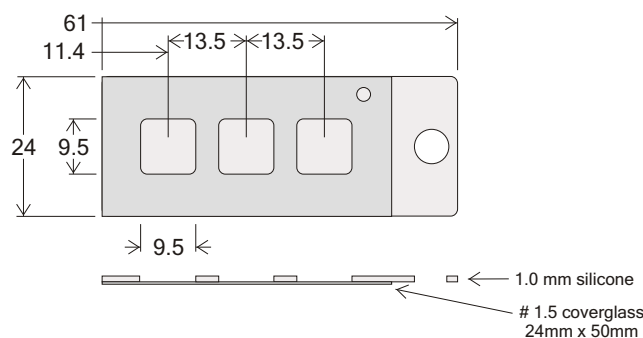

CultureWell™ Chambered Coverglass Inserts

CWI 2R -

STERILE

CWI 2R -

Item No.	Silicone Well Depth (mm)	Volume Per Well (ul)	Quantity Plates Per Pack	Price Per Pack (US)
CWI 2R-1.0	1.0	250 - 400	10	\$489.00
CWI 2R-2.0	1.5	300 - 500	10	\$563.00

CWI 3S-1.0

STERILE

CWI 3S-1.0

Item No.	Silicone Well Depth (mm)	Volume Per Well (ul)	Quantity Plates Per Pack	Price Per Pack (US)
CWI 3S-1.0	1.0	300 - 500	20	\$543.00

[More >>](#)

CWI 4R-1.0

STERILE

CWI 4R-1.0

Item No.	Silicone Well Depth (mm)	Volume Per Well (ul)	Quantity Per Pack	Price Per Pack (US)
CWI 4R-1.0	1.0	50 - 100	10	\$508.00

CWI 8R-1.0

STERILE

CWI 8R-1.0

Item No.	Silicone Well Depth (mm)	Volume Per Well (ul)	Quantity Per Pack	Price Per Pack (US)
CWI 8R-1.0	1.0	15 - 30	10	\$520.00