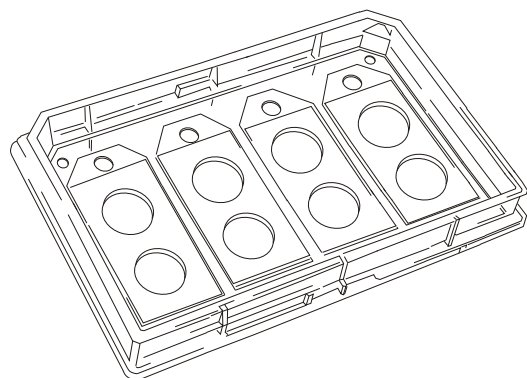

CultureWell™ Chambered Coverglass Inserts

CWI 2R -

STERILE

CWI 2R -

Item No.	Silicone Well Depth (mm)	Volume Per Well (ul)	Quantity Plates Per Pack	Price Per Pack (US)
CWI 2R-1.0	1.0	250 - 400	10	\$489.00
CWI 2R-2.0	1.5	300 - 500	10	\$563.00

CWI 3S-1.0

STERILE

CWI 3S-1.0

Item No.	Silicone Well Depth (mm)	Volume Per Well (ul)	Quantity Plates Per Pack	Price Per Pack (US)
CWI 3S-1.0	1.0	300 - 500	20	\$543.00

[More >>](#)

CWI 4R-1.0

STERILE

CWI 4R-1.0

Item No.	Silicone Well Depth (mm)	Volume Per Well (ul)	Quantity Per Pack	Price Per Pack (US)
CWI 4R-1.0	1.0	50 - 100	10	\$508.00

CWI 8R-1.0

STERILE

CWI 8R-1.0

Item No.	Silicone Well Depth (mm)	Volume Per Well (ul)	Quantity Per Pack	Price Per Pack (US)
CWI 8R-1.0	1.0	15 - 30	10	\$520.00