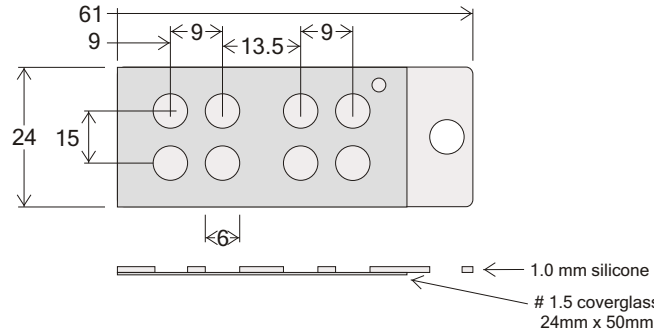

CWI 3S-1.0

STERILE

CWI 3S-1.0

Item No.	Silicone Well Depth (mm)	Volume Per Well (ul)	Quantity Plates Per Pack	Price Per Pack (US)
CWI 3S-1.0	1.0	300 - 500	20	\$543.00

[More >>](#)

CWI 4R-1.0

STERILE

CWI 4R-1.0

Item No.	Silicone Well Depth (mm)	Volume Per Well (ul)	Quantity Per Pack	Price Per Pack (US)
CWI 4R-1.0	1.0	50 - 100	10	\$508.00

CWI 8R-1.0

STERILE

CWI 8R-1.0

Item No.	Silicone Well Depth (mm)	Volume Per Well (ul)	Quantity Per Pack	Price Per Pack (US)
CWI 8R-1.0	1.0	15 - 30	10	\$520.00