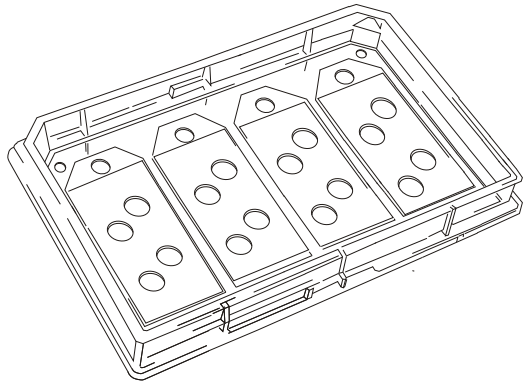

CultureWell™ Chambered Coverglass Inserts

CWI 2R -

STERILE

CWI 2R -

Item No.	Silicone Well Depth (mm)	Volume Per Well (ul)	Quantity Plates Per Pack	Price Per Pack (US)
CWI 2R-1.0	1.0	250 - 400	10	\$489.00
CWI 2R-2.0	1.5	300 - 500	10	\$563.00

CWI 3S-1.0

STERILE

CWI 3S-1.0

Item No.	Silicone Well Depth (mm)	Volume Per Well (ul)	Quantity Plates Per Pack	Price Per Pack (US)
CWI 3S-1.0	1.0	300 - 500	20	\$543.00

[More >>](#)

CWI 4R-1.0

STERILE

CWI 4R-1.0

Item No.	Silicone Well Depth (mm)	Volume Per Well (ul)	Quantity Per Pack	Price Per Pack (US)
CWI 4R-1.0	1.0	50 - 100	10	\$508.00

CWI 8R-1.0

STERILE

CWI 8R-1.0

Item No.	Silicone Well Depth (mm)	Volume Per Well (ul)	Quantity Per Pack	Price Per Pack (US)
CWI 8R-1.0	1.0	15 - 30	10	\$520.00