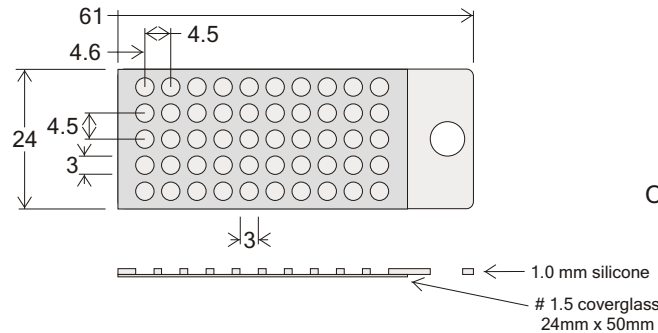

Item No.	Silicone Well Depth (mm)	Volume Per Well (ul)	Quantity Per Pack	Price Per Pack (US)
CWI 4R-1.0	1.0	50 - 100	10	\$508.00

CWI 8R-1.0

STERILE

CWI 8R-1.0

Item No.	Silicone Well Depth (mm)	Volume Per Well (ul)	Quantity Per Pack	Price Per Pack (US)
CWI 8R-1.0	1.0	15 - 30	10	\$520.00

CWI 50R-1.0

STERILE

CWI 50R-1.0

Item No.	Silicone Well Depth (mm)	Volume Per Well (ul)	Quantity Per Pack	Price Per Pack (US)
CWI 50R-1.0	1.0	3 - 10	10	\$562.00

<< Previous