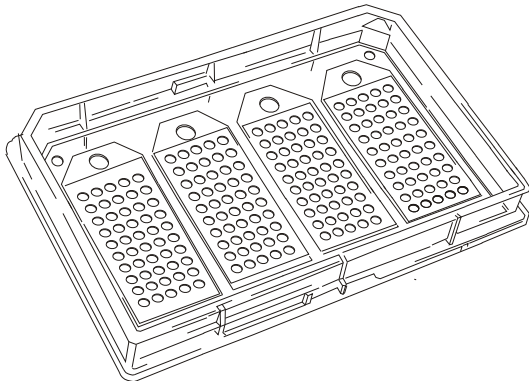

CWI 3S-1.0

STERILE

CWI 3S-1.0

Item No.	Silicone Well Depth (mm)	Volume Per Well (ul)	Quantity Plates Per Pack	Price Per Pack (US)
CWI 3S-1.0	1.0	300 - 500	20	\$543.00

[More >>](#)

CWI 4R-1.0

STERILE

CWI 4R-1.0

Item No.	Silicone Well Depth (mm)	Volume Per Well (ul)	Quantity Per Pack	Price Per Pack (US)
CWI 4R-1.0	1.0	50 - 100	10	\$508.00

CWI 8R-1.0

STERILE

CWI 8R-1.0

Item No.	Silicone Well Depth (mm)	Volume Per Well (ul)	Quantity Per Pack	Price Per Pack (US)
CWI 8R-1.0	1.0	15 - 30	10	\$520.00

CWI 50R-1.0

STERILE

CWI 50R-1.0

Item No.	Silicone Well Depth (mm)	Volume Per Well (ul)	Quantity Per Pack	Price Per Pack (US)
CWI 50R-1.0	1.0	3 - 10	10	\$562.00

<< Previous