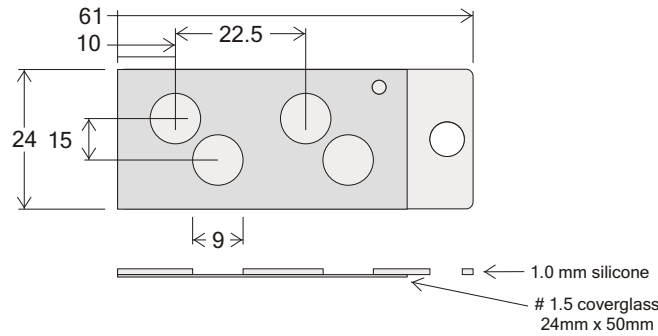

CultureWell™ Chambered Coverglass Inserts

CWI 2R -

STERILE

CWI 2R -

Item No.	Silicone Well Depth (mm)	Volume Per Well (ul)	Quantity Plates Per Pack	Price Per Pack (US)
CWI 2R-1.0	1.0	250 - 400	10	\$489.00
CWI 2R-2.0	1.5	300 - 500	10	\$563.00

CWI 3S-1.0

STERILE

CWI 3S-1.0

Item No.	Silicone Well Depth (mm)	Volume Per Well (ul)	Quantity Plates Per Pack	Price Per Pack (US)
CWI 3S-1.0	1.0	300 - 500	20	\$543.00

[More >>](#)

CWI 4R-1.0

STERILE

CWI 4R-1.0

Item No.	Silicone Well Depth (mm)	Volume Per Well (ul)	Quantity Per Pack	Price Per Pack (US)
CWI 4R-1.0	1.0	50 - 100	10	\$508.00

CWI 8R-1.0

STERILE

CWI 8R-1.0

Item No.	Silicone Well Depth (mm)	Volume Per Well (ul)	Quantity Per Pack	Price Per Pack (US)
CWI 8R-1.0	1.0	15 - 30	10	\$520.00